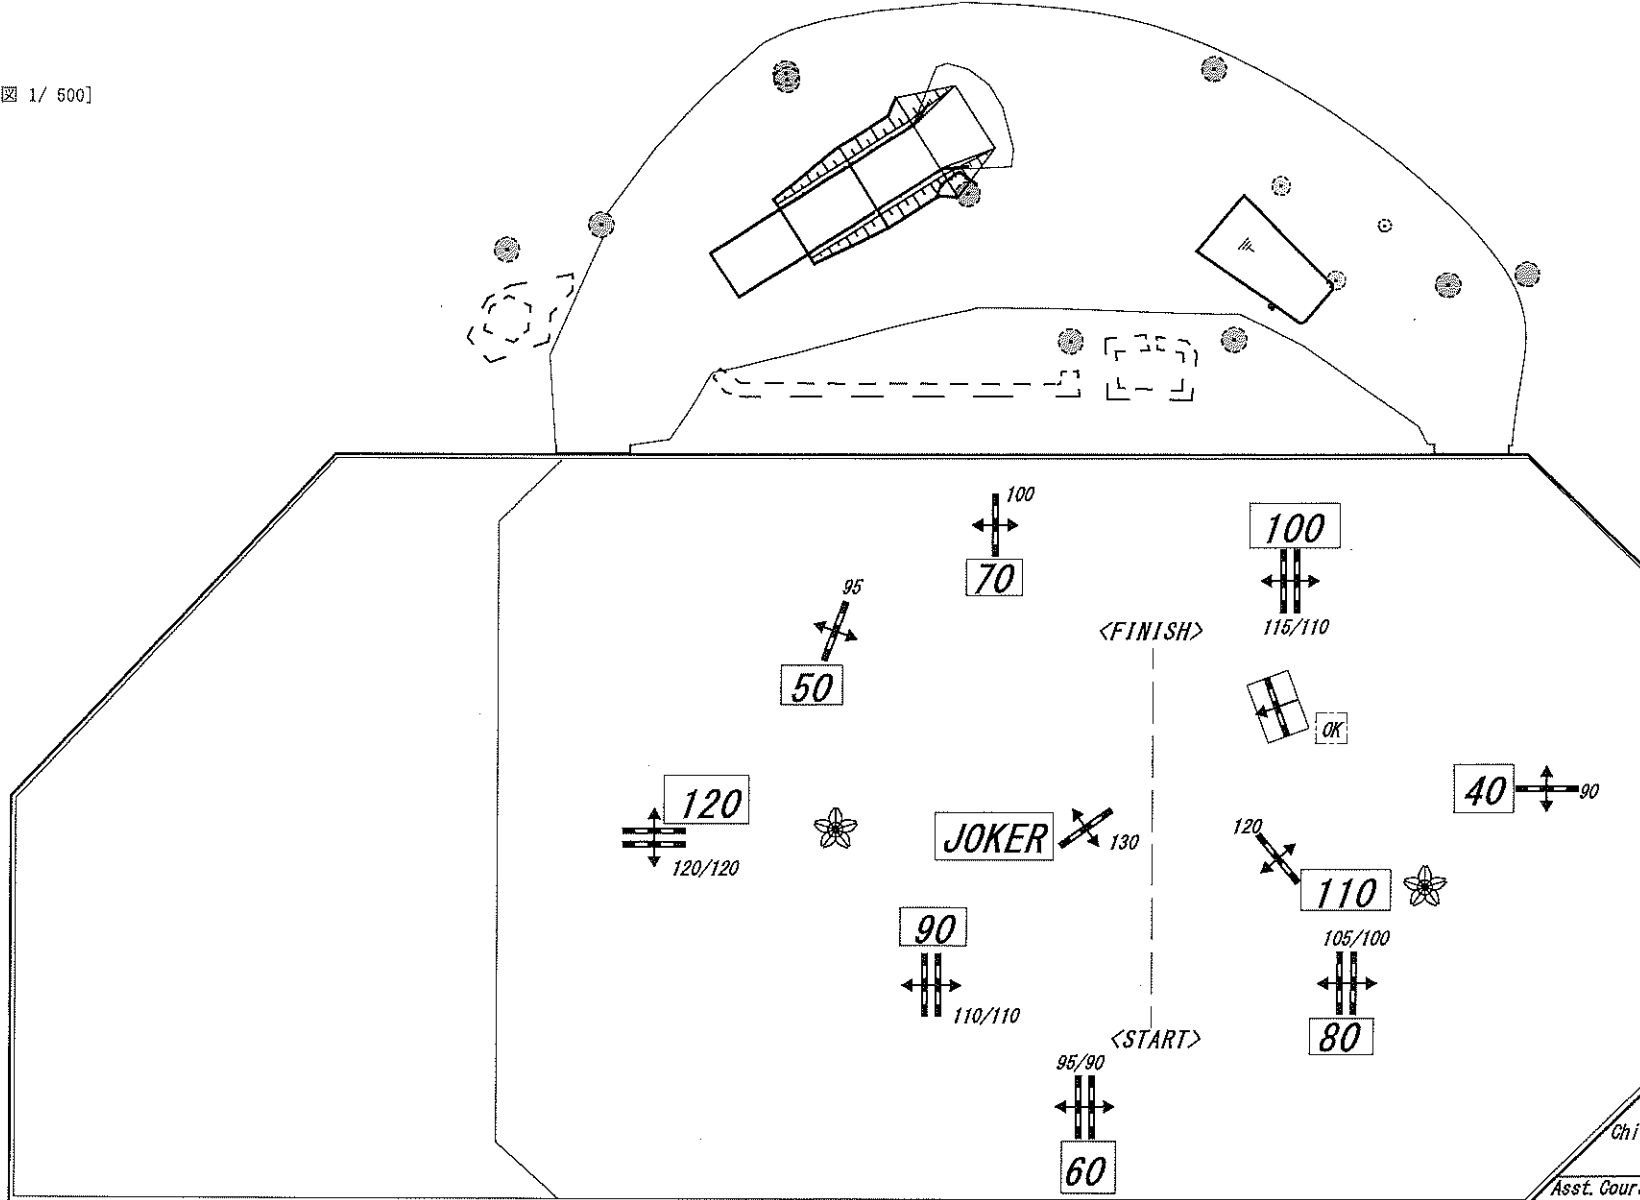

SAGA 2024 馬術競技リハーサル大会
 #10 成年男子・成年女子・少年 トップスコア競技

Date: 1-2.6.2024
 Venue: MIKI HORSE LAND PARK

Table: FEI Re/Art.: 270

1st. JUMP OFF:

Speed: m/min
 Length: m
 Time allowed: sec
 Time limit: 60 sec
 Penalty time: sec

Length: m
 Time allowed: sec
 Time limit: sec
 Penalty time: sec

Height: 135 Obstacles: 10 Efforts:

Obstacles: Efforts:

2-2
 2024.5/31

[経路図 1/ 500]

JUDGE

Chief Course Designer: MURATA Tatsuya
 Course Designer: KIMURA Yuya
 TAKAHASHI Shoichi
 Asst. Course Designer: YAMAGISHI Tatsuhiko
 NAKAMURA Masakazu/ISHIKORI Yutaka
 KOYAKE Toshitsugu/OMURA Nobuyuki